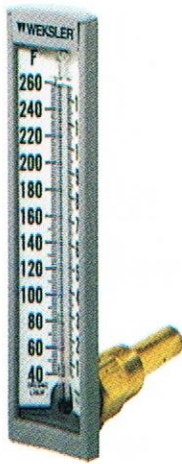

Economy Thermometer

E520L

E520R

STANDARD FEATURES

- Molded Valox® – V-shaped gray case.
- Red reading spirit filled tube with magnifying lens for easy readability.
- 40/260F and 5/125C is standard range (2°F divisions and 1°C divisions)
- White aluminum scale with bold black graduations and figures.
- 2" stem supplied as standard.
- Supplied standard with removable ½ NPT brass well, 2" length (1.375" insertion).

PART NUMBERS

CONNECTION LOCATION	2" STEM
Lower	E520L
Back	E520R